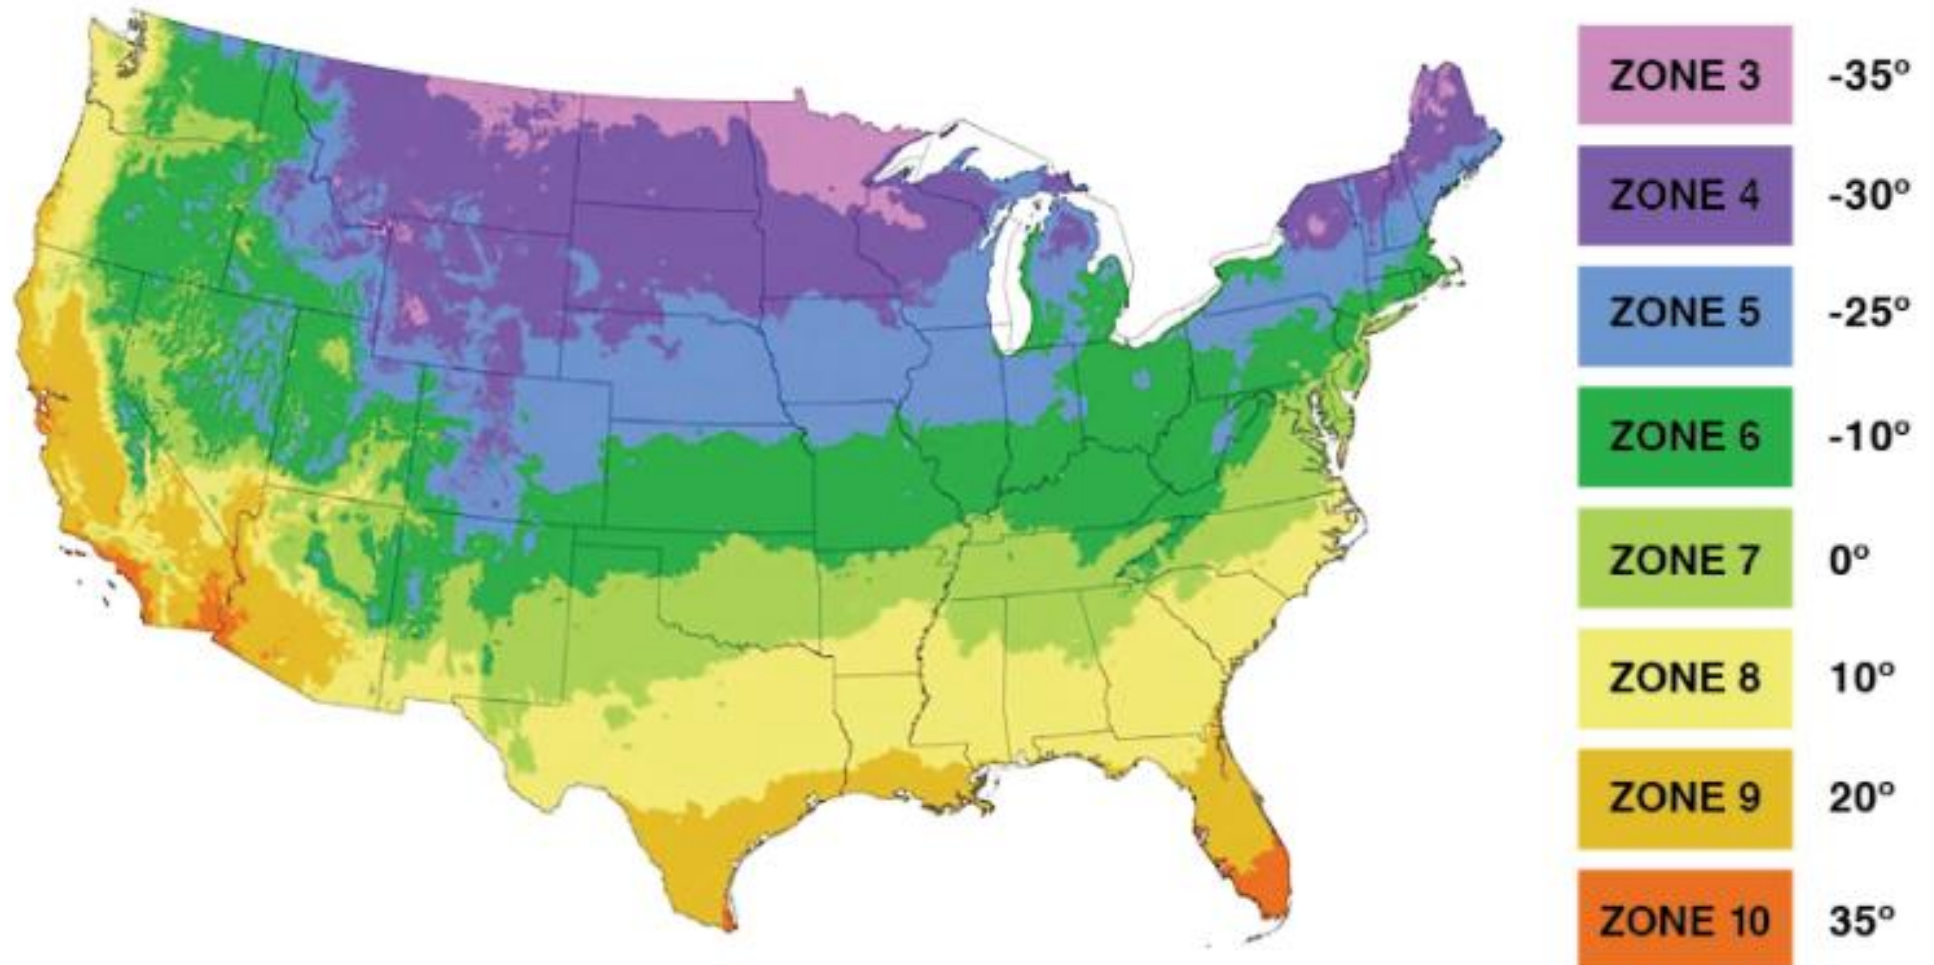

Plant Hardiness Zones

Average Annual Extreme Minimum Temperature in Fahrenheit

Zones 4-11 Plant in Pots
Zones 8-11 Plant in Ground